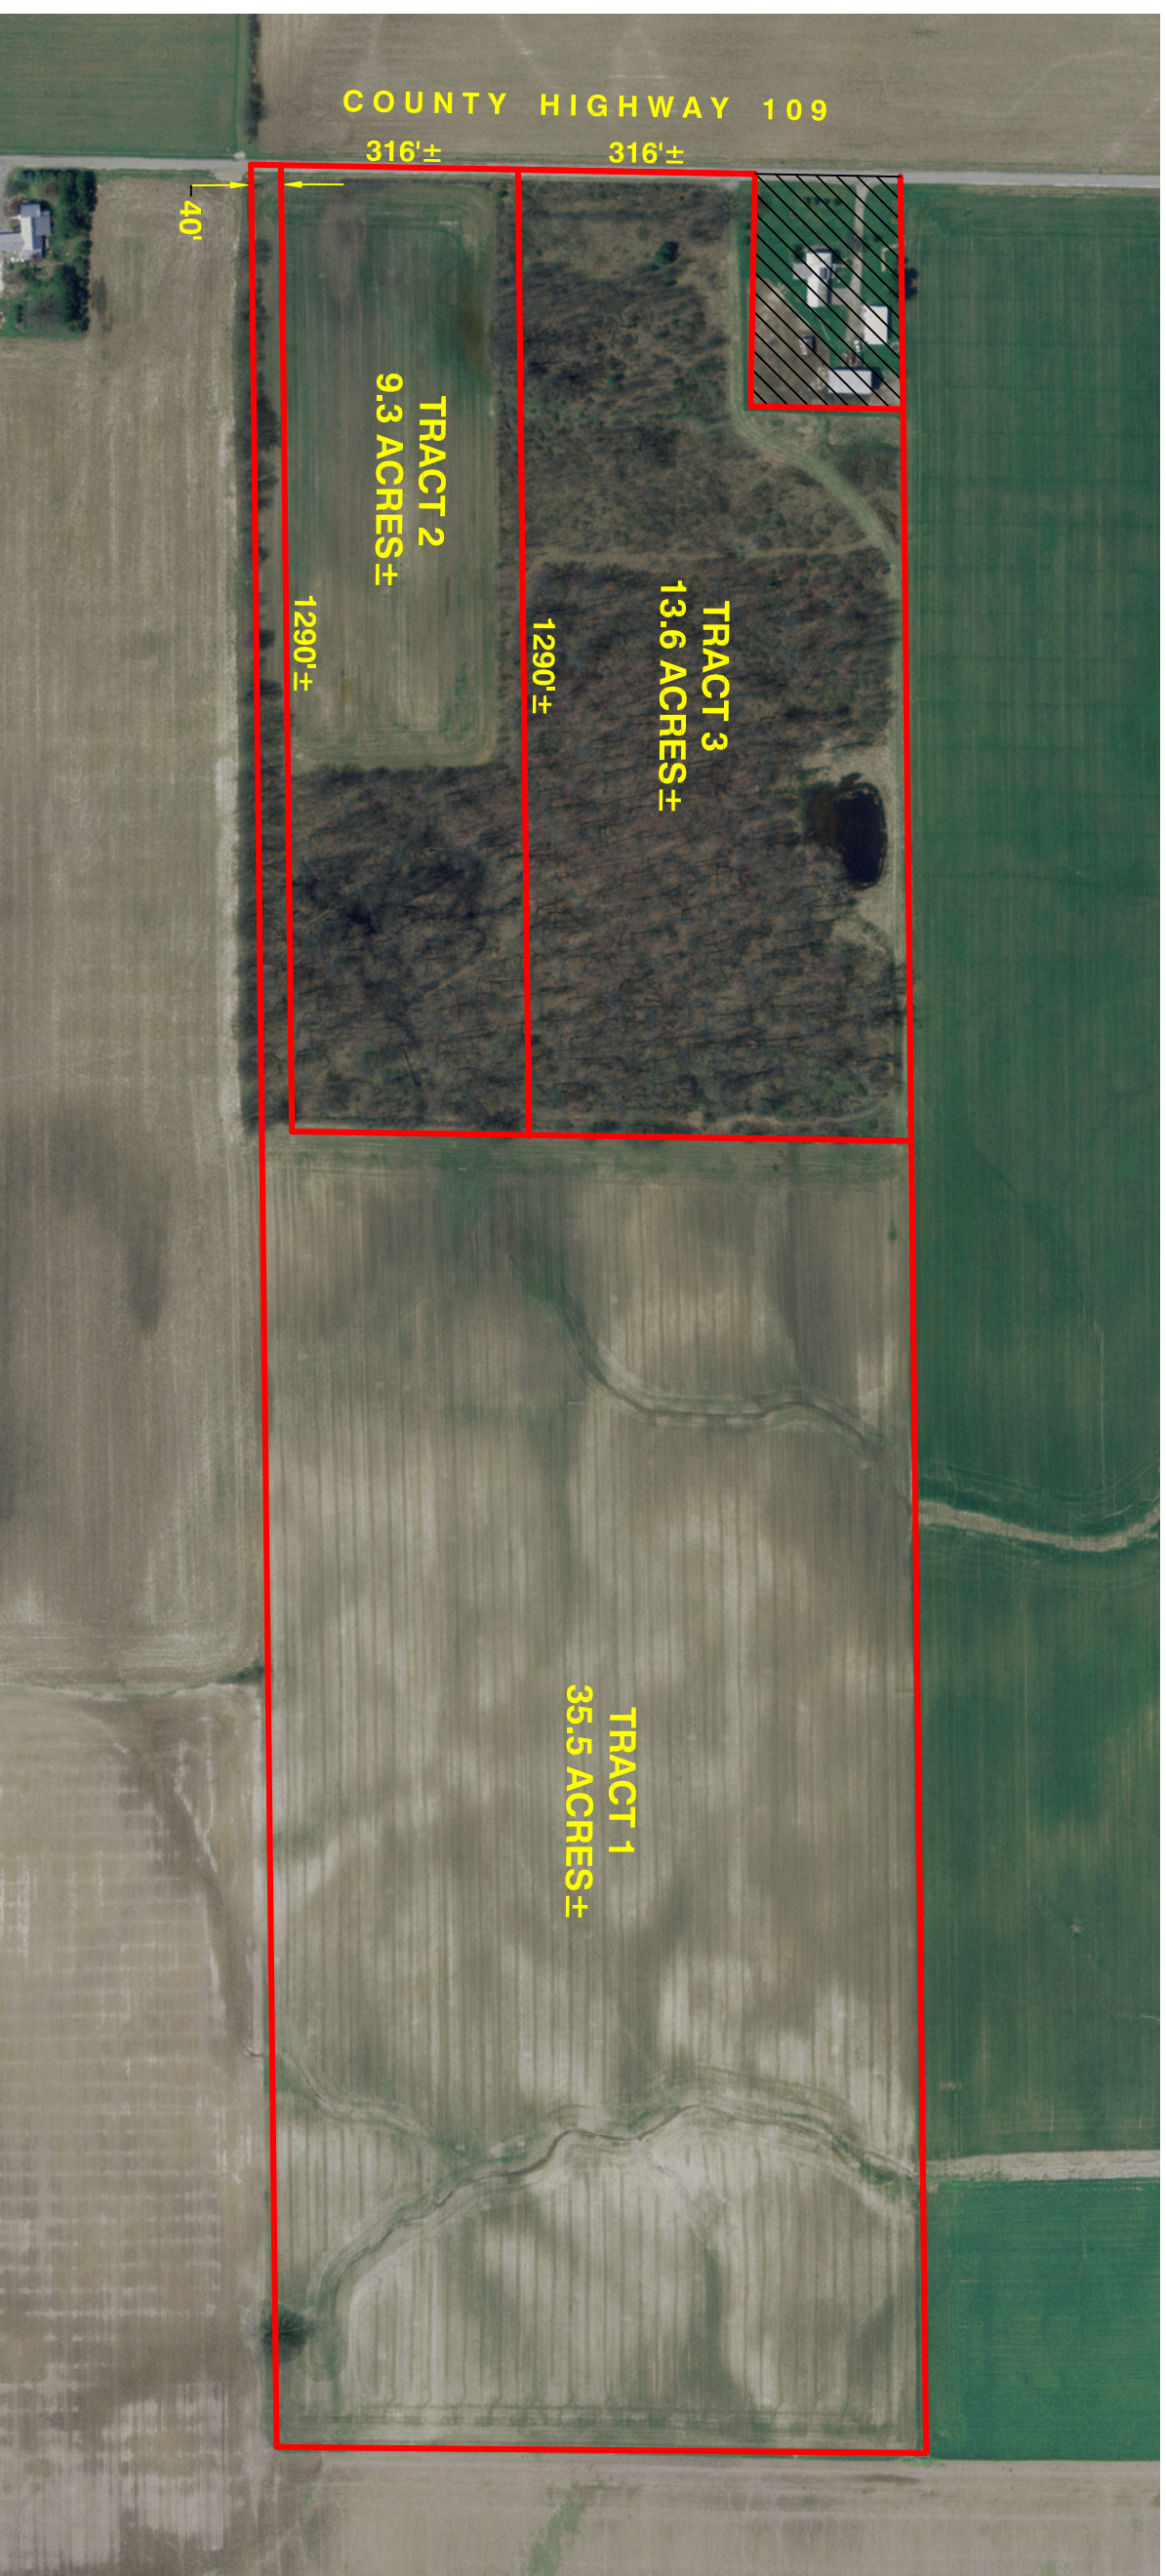

**PROPOSED TRACTS
FOR THE RAYMOND E. RALL FARM**

LOCATED IN PART OF THE SW 1/4 OF
SECTION 18, PITT TOWNSHIP,
WYANDOT COUNTY, OHIO

NOTE:
THE ABOVE ACREAGES AND DIMENSIONS
ARE ESTIMATES ONLY. FINAL ACREAGES
AND PARCEL LINES WILL BE DETERMINED
FROM AN ACTUAL FIELD SURVEY, IF NEEDED.

11-06-14

K O E H L E R S U R V E Y I N G, I N C.

P. O. BOX 28 UPPER SANDUSKY, OHIO 43351 (419) 294 - 5388