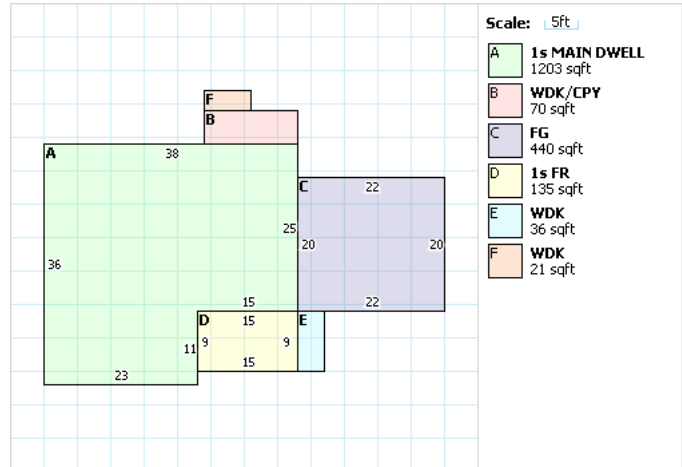

Pickaway County, Ohio - Property Record Card

Parcel: A0511210004200 Card: 1

Owner GORELOVA LINDA
Address 586 MOWRER RD
Land Use (510) R - SINGLE FAMILY DWELLING, PLATTED LOT
Class RESIDENTIAL
Legal Description LT-115 RIDGEWOOD NO 5

MAP

Feature not found.

SKETCH

RESIDENTIAL

Building Style	RANCH	FullBaths	2
Sq.Ft.	1338	Half Baths	0
Year Built	1965	Basement	FULL
Stories	1	Basement Area	0
Exterial Wall	ALUMINUM/VINYL	Rec Room Area	400
Rooms	7	Heat Fuel Type	GAS
Bedrooms	4	Heat/Cool	CENTRAL AIR CONDITION
Family Rooms	1	Attic	NONE
Fireplace Openings(Stacks)	0(0)	Trim	0

LAND

Code	Frontage	Depth	Acreage	SqFt	Value
1	75	120	N/A	N/A	$28,350.0

VALUATION

	Appraised	Assessed
Land Value	$28,350.00	$9,920.00
Building Value	$87,480.00	$30,620.00
Total Value	$115,830.00	$40,540.00
CAUV Value	$0.00	
Taxable Value	$40,540.00	

PERMITS

IMPROVEMENTS

SALES

Date	Buyer	Seller	Price	Validity
4/2/2003	GORELOVA LINDA	WEAVER RICKY L	$117,500.000	VALID
12/28/1995	WEAVER RICKY L	SKINNER MARLENE V	$100,000.000	VALID