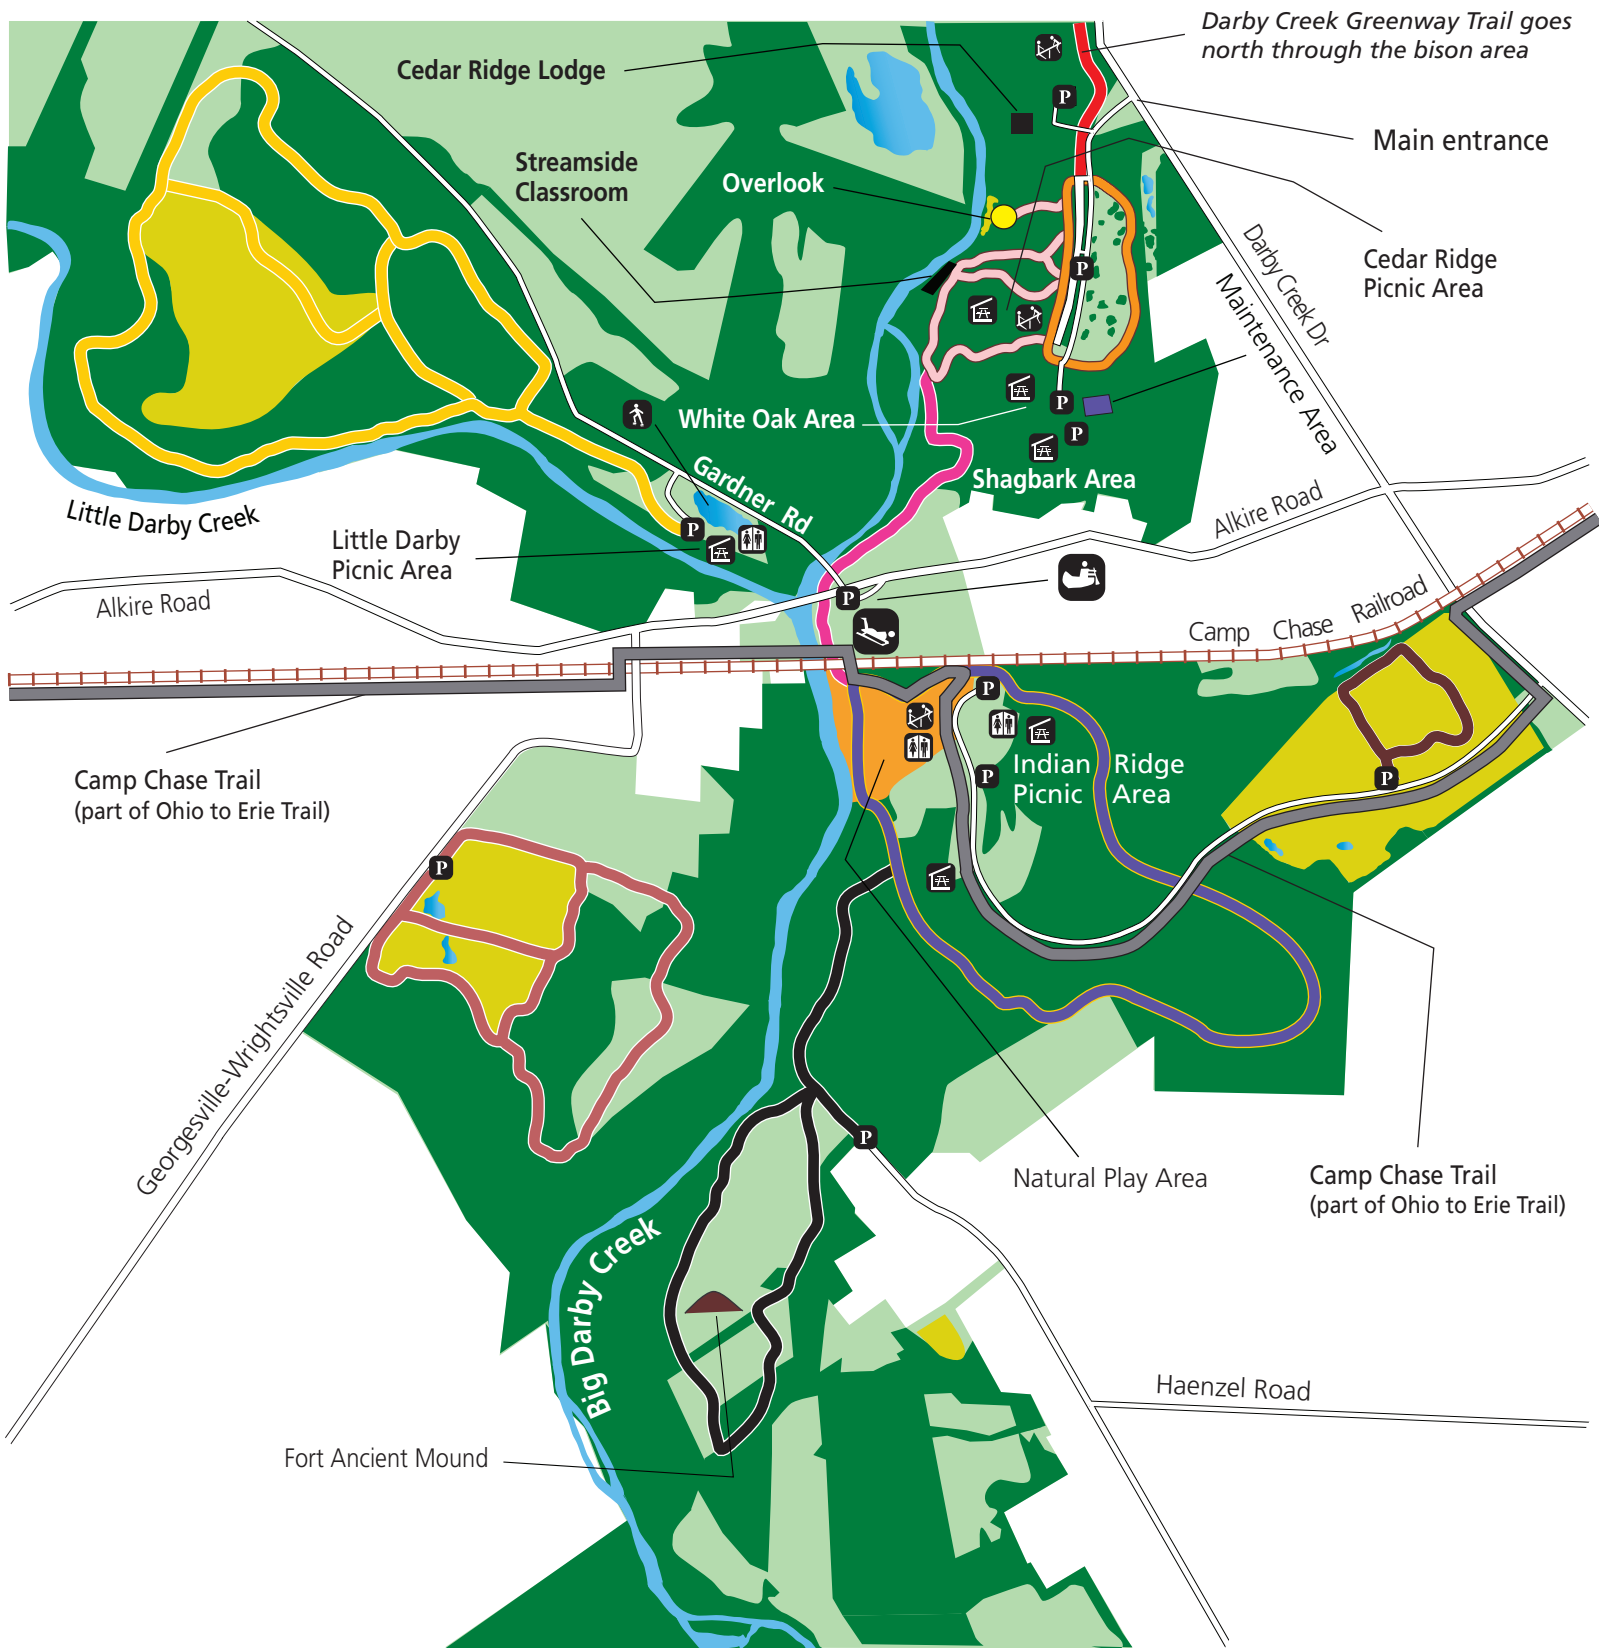

Battelle Darby Creek — trails area

Ancient Trail 1.9 miles

Dyer Mill / Ski Trail 3.2 miles

Terrace Trail 2 miles

Cobshell Trail 0.8 miles

Hawthorn Loop Trail 0.8 miles

Turkey Foot Trail 0.5 miles

Darby Creek Greenway 4.7 miles

Indian Ridge Trail 0.6 miles

Wagtail Trail 1.6 miles

Darby Creek Greenway Trail goes north through the bison area

Main entrance

Cedar Ridge Picnic Area

Darby Creek Dr
Maintenance Area

Alkire Road

Camp Chase Railroad

Little Darby Picnic Area

Little Darby Picnic Area

White Oak Area

Gardner Rd

Shagbark Area

Alkire Road

Camp Chase Trail (part of Ohio to Erie Trail)

Indian Ridge Area

Camp Chase Trail (part of Ohio to Erie Trail)

Natural Play Area

Haenzel Road

Fort Ancient Mound

Big Darby Creek

Georgesville-Wrightsville Road