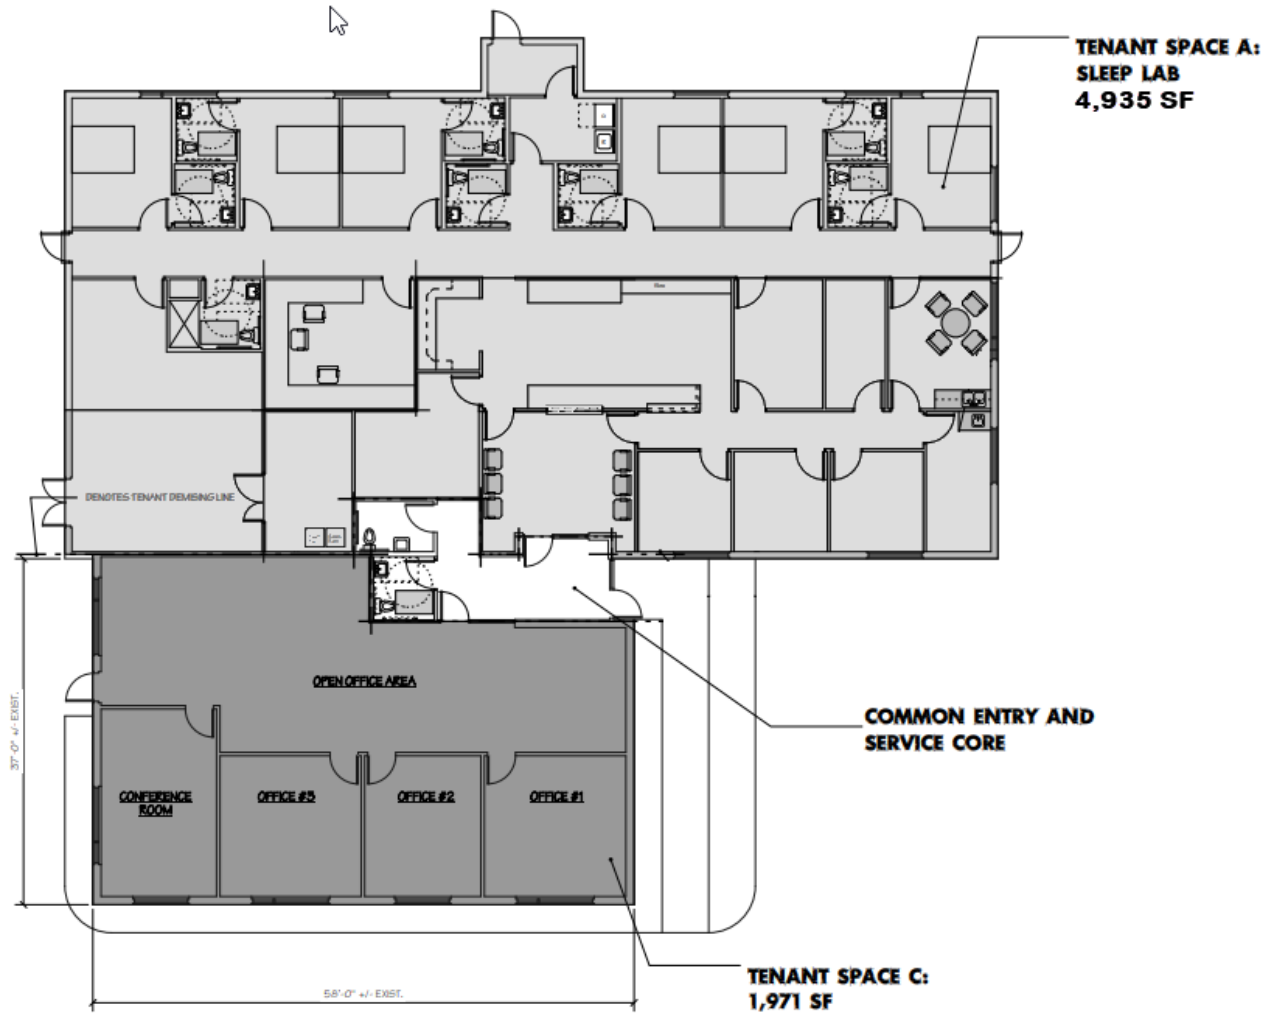

50 Hillside Court Englewood, OH 45322

FLOOR PLAN
SCALE: 1/8" = 1'-0"