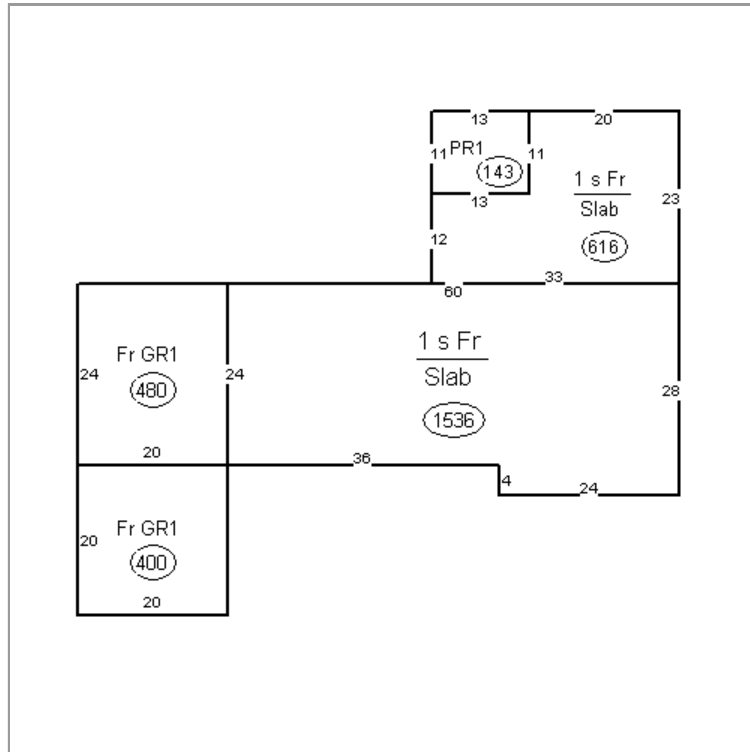

New Search

Parcel Number	Location Address	Owner Name	Acres
02-250400	8651 BEACON HILL DR	GORSKI MICHAEL D & DIDRIKSEN LESLIE	1.56

Main Information Map Tax Details Sales Improvements Permits Sketch Cards Special Assessments Special Assessment Payoff Value History

Displaying Sketch 1 of 1

[Click here for a listing of Sketch Codes](#)

Copyright © 2010 Geauga County

Address: Geauga County Auditor's Office
231 Main Street, Suite 1-A
Chardon, OH 44024

Phone: 440-279-1600
440-285-2222 Ext. 1600
Newbury & Burton Residents:
1-888-714-0006 Ext. 1600

Email: Contact Us
HERE