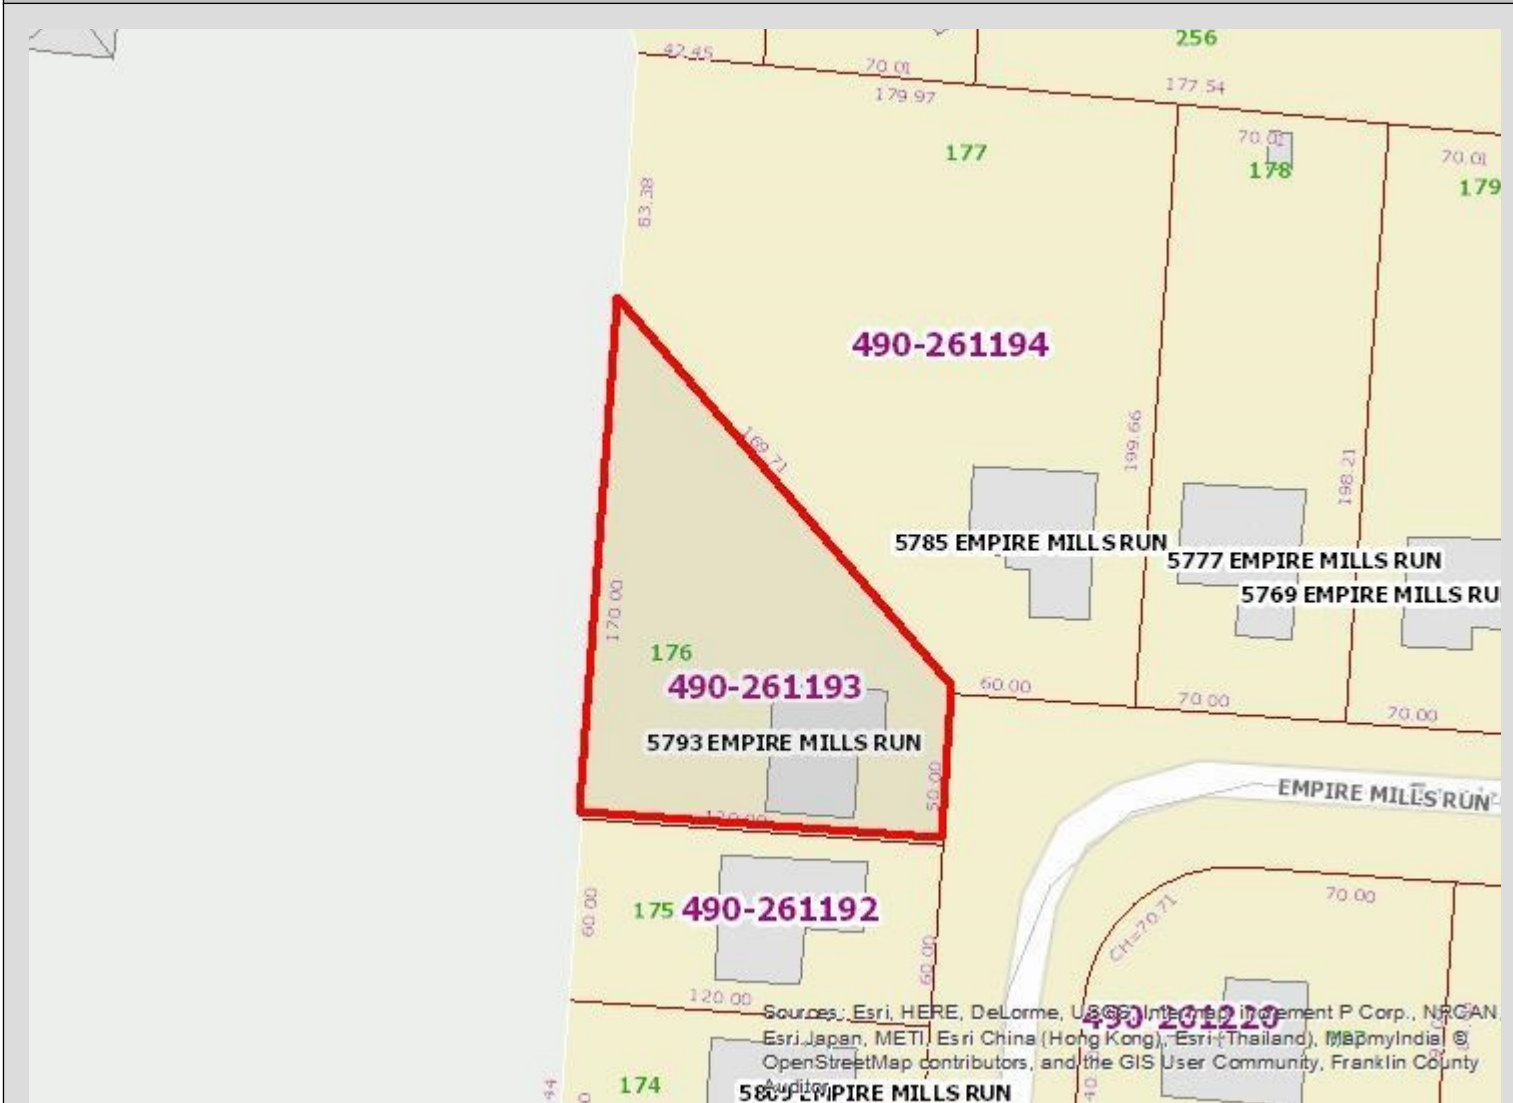

MAP(GIS)

Generated on 04/13/2016 at 04:53:23 PM

Parcel ID	Map Routing No	Owner	Location
49026119300	490M094FC 17800	LED CONSULTING INC	5793 EMPIRE MILLS RUN

GIS

Disclaimer

This drawing is prepared for the real property inventory within this county. It is compiled from recorded deeds, survey plats, and other public records and data. Users of this drawing are notified that the public primary information source should be consulted for verification of the information contained on this drawing. The county and the mapping companies assume no legal responsibilities for the information contained on this drawing. Please notify the Franklin County GIS Division of any discrepancies.